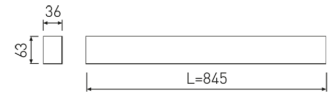

Dimensions

Product dimensions (mm)	36 x 845 x 63
Packing dimensions (mm)	45 x 870 x 75

Scheme

Scheme

Product

Real power (W)	17
Real luminous flux (Lm)	1258
Luminous efficiency (Lm/W)	74,0
Beam angle (°)	75
Life time (h)	50000
IP	40
Electrical class insulation	Class 1
Operating temperature	from -20°C to 35°C
Electrical feeding	220..240V, 50/60Hz
Colour	Grey
Energy efficiency class	A

Control gear

Control gear included	Yes
Control gear	DALI Dimmable Electronic Control Gear
Factor de potencia	0,94

Light source

Light source included	Yes
Light source	Led
Nominal power (W)	15
Nominal luminous flux (Lm)	2258
Colour temperature (K)	3000
Colour consistency (SDCM)	3
CRI	80