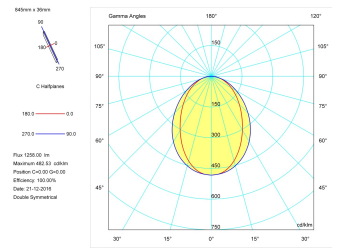

Photometry

Accessories

11.1671.0002.21

Suspension with 5 poles electrical wire.

138/511/21

Suspension without fed wiring.

Picture