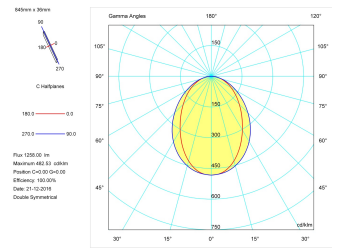

Photometry

Accessories

11.1671.0002.63

Suspension with 5 poles electrical wire.

138/511/63

Suspension without fed wiring.