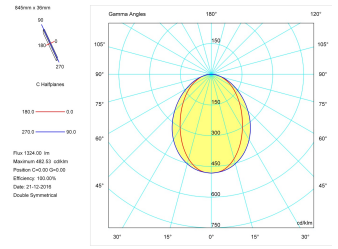

Photometry

Accessories

11.1671.0002.04

Suspension with 5 poles electrical wire.

138/511/04

Suspension without fed wiring.