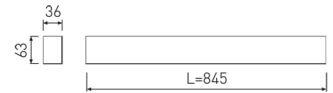

Dimensions

Product dimensions (mm)	36 x 845 x 63
Packing dimensions (mm)	45 x 870 x 75

Scheme

Scheme

845 mm length minimalist LED linear luminaire for single use from the TROLL family Essence.

DESCRIPTION

845 mm length minimalist LED linear luminaire for single use from the TROLL family Essence setting an advanced and innovative thermal balance system through passive dissipation with stable colour temperature of 4000° K (neutral white) optimised to be used as general indoor lighting for offices, hospitals commercial areas or residential & contract spaces. Designed for ceiling surface mounted or suspended. Luminaire body built in extruded aluminium finished in black. Luminaire is IP40. Luminaire built-in a Polycarbonate opal diffuser with an angle beam of 85°. Luminaire sets a 15 W LED source with CRI higher than 85 % and a chromatic dispersion lower than 3 SMCD. Fixture has a luminous flux of 1324 Lm, with an efficiency of 77,9 Lm/W and a total consumption of 17 W. The average life for the luminaire is 50000 h (stabilised at a minimum flux of 70 % from the original). Luminaire built-in an auxiliary gear DALI dimmable fed at 220-240V; 50/60 Hz.