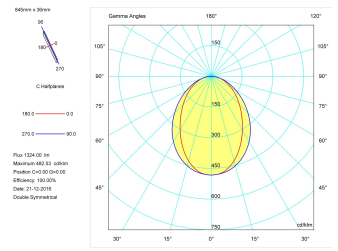

Photometry

Accessories

11.1671.0002.63

Suspension with 5 poles electrical wire.

138/511/63

Suspension without fed wiring.