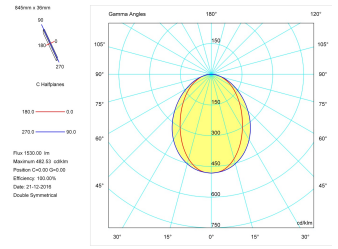

Photometry

Accessories

11.1671.0002.04

Suspension with 5 poles electrical wire.

138/511/04

Suspension without fed wiring.