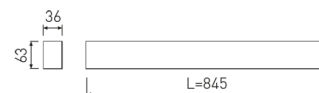

---

845 mm length minimalist LED linear luminaire for single use from the TROLL family Essence.

DESCRIPTION

845 mm length minimalist LED linear luminaire for single use from the TROLL family Essence setting an advanced and innovative thermal balance system through passive dissipation with stable colour temperature of 3000° K (warm white) optimised to be used as general indoor lighting for offices, hospitals commercial areas or residential & contract spaces. Designed for ceiling surface mounted or suspended. Luminaire body built in extruded aluminium finished in grey. Luminaire is IP40. Luminaire built-in a Polycarbonate opal diffuser with an angle beam of 85°. Luminaire sets a 20 W LED source with CRI higher than 85 % and a chromatic dispersion lower than 3 SMCD. Fixture has a luminous flux of 1530 Lm, with an efficiency of 68,0 Lm/W and a total consumption of 22,5 W. The average life for the luminaire is 50000 h (stabilised at a minimum flux of 70 % from the original). Luminaire built-in an auxiliary gear DALI dimmable fed at 220-240V; 50/60 Hz.

Item code	11.1671.1107.21
Product type	IN
Category	Surface Linears
Family	Essence
Subfamily	Essence Ecoled
Materials	Luminaire body built in extruded aluminium.
Optical system	Luminaire built-in a Polycarbonate opal diffuser.
Installation instructions	Luminaire designed for ceiling surface mounted or suspended.