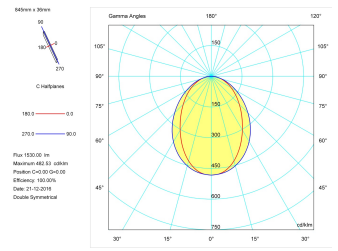

**Pictograms**

---

**Product**

---

Real power (W)	22,5
Real luminous flux (Lm)	1530
Luminous efficiency (Lm/W)	68,0
Beam angle (°)	75
Life time (h)	50000
IP	40
Electrical class insulation	Class 1
Operating temperature	from -20°C to 35°C
Electrical feeding	220..240V, 50/60Hz
Colour	Grey
Energy efficiency class	A

---

Light source included	Yes
Light source	Led
Nominal power (W)	20
Nominal luminous flux (Lm)	3100
Colour temperature (K)	3000
Colour consistency (SDCM)	3
CRI	80

---

---

**Photometry**

---

**Photometry**

**Accessories**