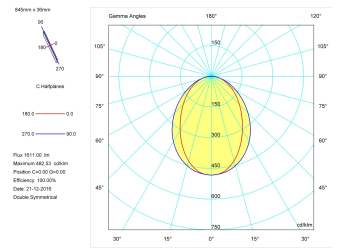

Photometry

Accessories

11.1671.0002.04

Suspension with 5 poles electrical wire.

138/511/04

Suspension without fed wiring.