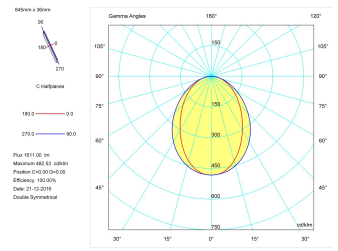

## Pictograms

---

**Product**

---

Real power (W)	22,5
Real luminous flux (Lm)	1611
Luminous efficiency (Lm/W)	71,6
Beam angle (°)	75
Life time (h)	50000
IP	40
Electrical class insulation	Class 1
Operating temperature	from -20°C to 35°C
Electrical feeding	220..240V, 50/60Hz
Colour	Grey
Energy efficiency class	A

---

Light source included	Yes
Light source	Led
Nominal power (W)	20
Nominal luminous flux (Lm)	3100
Colour temperature (K)	4000
Colour consistency (SDCM)	3
CRI	80

---

---

**Photometry**

---

**Photometry**

**Accessories**