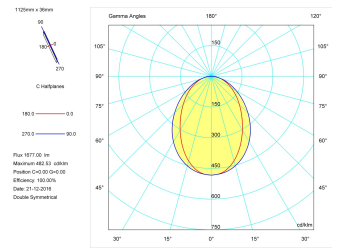

Photometry

Accessories

11.1671.0001.04

Suspension with 3 poles electrical wire.

138/511/04

Suspension without fed wiring.