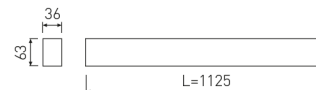

Dimensions

Product dimensions (mm)	36 x 1125 x 63
Packing dimensions (mm)	45 x 1150 x 75

Scheme

Scheme

1225 mm length minimalist LED linear luminaire for single use from the TROLL family Essence.

DESCRIPTION

Pictograms

Product

Real power (W)	22
Real luminous flux (Lm)	1677
Luminous efficiency (Lm/W)	76,2
Beam angle (°)	75
Life time (h)	50000
IP	40
Electrical class insulation	Class 1
Operating temperature	from -20°C to 35°C
Electrical feeding	220..240V, 50/60Hz
Colour	Black
Energy efficiency class	A