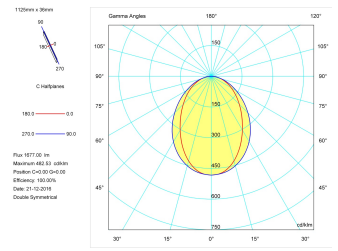

Photometry

Accessories

11.1671.0001.21

Suspension with 3 poles electrical wire.

138/511/21

Suspension without fed wiring.

Picture