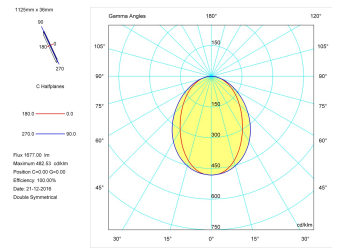

Photometry

Accessories

11.1671.0001.63

Suspension with 3 poles electrical wire.

138/511/63

Suspension without fed wiring.