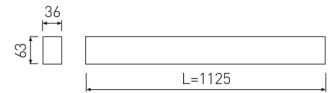

Dimensions

Product dimensions (mm)	36 x 1125 x 63
Packing dimensions (mm)	45 x 1150 x 75

Scheme

Scheme

1225 mm length minimalist LED linear luminaire for single use from the TROLL family Essence.

DESCRIPTION