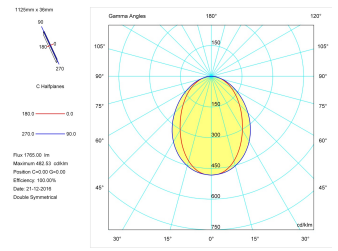

Photometry

Accessories

11.1671.0001.21

Suspension with 3 poles electrical wire.

138/511/21

Suspension without fed wiring.

Picture