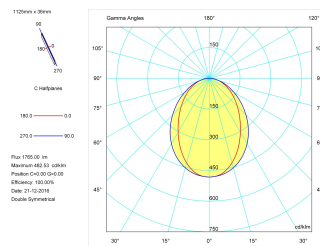

Photometry

Accessories

11.1671.0001.63

Suspension with 3 poles electrical wire.

138/511/63

Suspension without fed wiring.