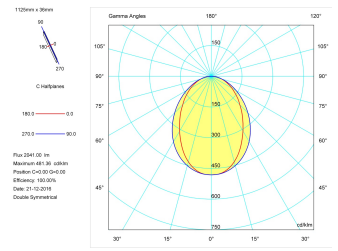

**Pictograms**

---

**Product**

---

Real power (W)	28,3
Real luminous flux (Lm)	2041
Luminous efficiency (Lm/W)	72,1
Beam angle (°)	75
Life time (h)	50000
IP	40
Electrical class insulation	Class 1
Operating temperature	from -20°C to 35°C
Electrical feeding	220..240V, 50/60Hz
Colour	Black
Energy efficiency class	A

---

Light source included	Yes
Light source	Led
Nominal power (W)	27
Nominal luminous flux (Lm)	3600
Colour temperature (K)	3000
Colour consistency (SDCM)	3
CRI	80

---

---

**Photometry**

---

**Photometry**

**Accessories**