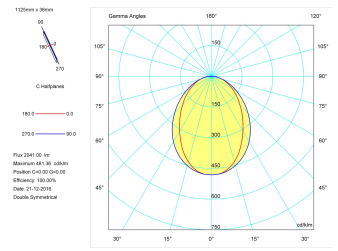

Photometry

Accessories

11.1671.0001.21

Suspension with 3 poles electrical wire.

138/511/21

Suspension without fed wiring.

Picture