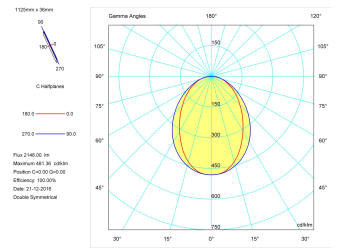

## Pictograms

---

**Product**

---

Real power (W)	28,3
Real luminous flux (Lm)	2148
Luminous efficiency (Lm/W)	75,9
Beam angle (°)	75
Life time (h)	50000
IP	40
Electrical class insulation	Class 1
Operating temperature	from -20°C to 35°C
Electrical feeding	220..240V, 50/60Hz
Colour	Black
Energy efficiency class	A

---

Light source included	Yes
Light source	Led
Nominal power (W)	27
Nominal luminous flux (Lm)	3600
Colour temperature (K)	4000
Colour consistency (SDCM)	3
CRI	80

---

---

**Photometry**

---

Photometry

Accessories