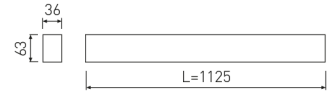

Dimensions

Product dimensions (mm)	36 x 1125 x 63
Packing dimensions (mm)	45 x 1150 x 75

Scheme

 Scheme

1225 mm length minimalist LED linear luminaire for single use from the TROLL family Essence.

DESCRIPTION