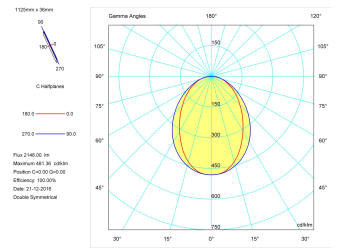

Photometry

Accessories

11.1671.0001.21

Suspension with 3 poles electrical wire.

138/511/21

Suspension without fed wiring.

Picture