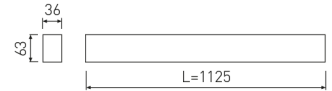

Dimensions

Product dimensions (mm)	36 x 1125 x 63
Packing dimensions (mm)	45 x 1150 x 75

Scheme

Scheme

1225 mm length minimalist LED linear luminaire for single use from the TROLL family Essence.

DESCRIPTION

Pictograms

Product

Real power (W)	28,3
Real luminous flux (Lm)	2148
Luminous efficiency (Lm/W)	75,9
Beam angle (°)	75
Life time (h)	50000
IP	40
Electrical class insulation	Class 1
Operating temperature	from -20°C to 35°C
Electrical feeding	220..240V, 50/60Hz
Colour	Ceramic white
Energy efficiency class	A