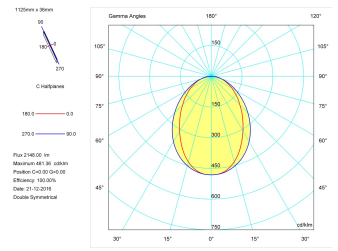

Photometry

Accessories

11.1671.0001.63

Suspension with 3 poles electrical wire.

138/511/63

Suspension without fed wiring.