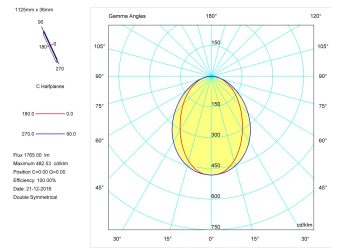

Photometry

Accessories

11.1671.0002.04

Suspension with 5 poles electrical wire.

138/511/04

Suspension without fed wiring.