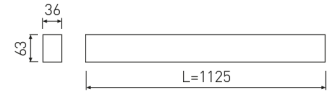

Dimensions

Product dimensions (mm)	36 x 1125 x 63
Packing dimensions (mm)	45 x 1150 x 75

Scheme

Scheme

Product

Real power (W)	22
Real luminous flux (Lm)	1765
Luminous efficiency (Lm/W)	80,2
Beam angle (°)	75
Life time (h)	50000
IP	40
Electrical class insulation	Class 1
Operating temperature	from -20°C to 35°C
Electrical feeding	220..240V, 50/60Hz
Colour	Black
Energy efficiency class	A

Control gear

Control gear included	Yes
Control gear	DALI Dimmable Electronic Control Gear
Factor de potencia	0,94

Light source

Light source included	Yes
Light source	Led
Nominal power (W)	19,5
Nominal luminous flux (Lm)	2700
Colour temperature (K)	4000
Colour consistency (SDCM)	3
CRI	80