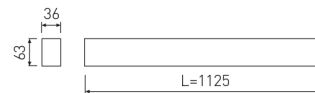

Dimensions

Product dimensions (mm)	36 x 1125 x 63
Packing dimensions (mm)	45 x 1150 x 75

Scheme

Scheme

1225 mm length minimalist LED linear luminaire for single use from the TROLL family Essence.

DESCRIPTION

Pictograms

Product

Real power (W)	28,3
Real luminous flux (Lm)	2041
Luminous efficiency (Lm/W)	72,1
Beam angle (°)	75
Life time (h)	50000
IP	40
Electrical class insulation	Class 1
Operating temperature	from -20°C to 35°C
Electrical feeding	220..240V, 50/60Hz
Colour	Black
Energy efficiency class	A