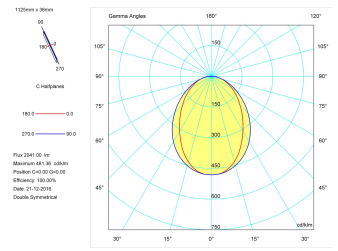

Photometry

Accessories

11.1671.0002.21

Suspension with 5 poles electrical wire.

138/511/21

Suspension without fed wiring.

Picture