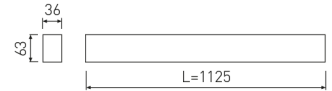

Dimensions

Product dimensions (mm)	36 x 1125 x 63
Packing dimensions (mm)	45 x 1150 x 75

Scheme

Scheme

1225 mm length minimalist LED linear luminaire for single use from the TROLL family Essence.

DESCRIPTION