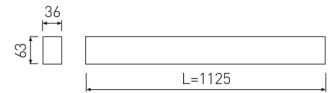

Dimensions

Product dimensions (mm)	36 x 1125 x 63
Packing dimensions (mm)	45 x 1150 x 75

Scheme

Scheme

Product

Real power (W)	28,3
Real luminous flux (Lm)	2041
Luminous efficiency (Lm/W)	72,1
Beam angle (°)	75
Life time (h)	50000
IP	40
Electrical class insulation	Class 1
Operating temperature	from -20°C to 35°C
Electrical feeding	220..240V, 50/60Hz
Colour	Ceramic white
Energy efficiency class	A

Control gear

Control gear included	Yes
Control gear	DALI Dimmable Electronic Control Gear
Factor de potencia	0,94

Light source

Light source included	Yes
Light source	Led
Nominal power (W)	27
Nominal luminous flux (Lm)	3600
Colour temperature (K)	3000
Colour consistency (SDCM)	3
CRI	80