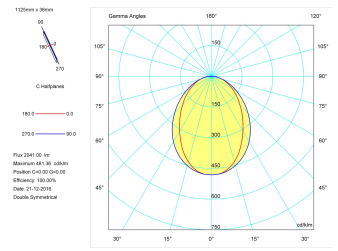

Photometry

Accessories

11.1671.0002.63

Suspension with 5 poles electrical wire.

138/511/63

Suspension without fed wiring.