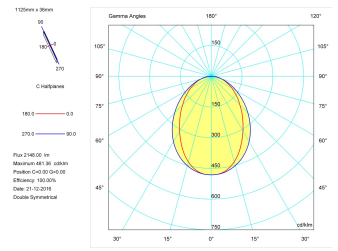

Photometry

Accessories

11.1671.0002.04

Suspension with 5 poles electrical wire.

138/511/04

Suspension without fed wiring.