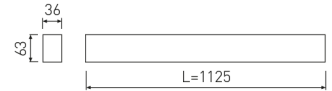

Dimensions

Product dimensions (mm)	36 x 1125 x 63
Packing dimensions (mm)	45 x 1150 x 75

Scheme

Scheme

Product

Real power (W)	28,3
Real luminous flux (Lm)	2148
Luminous efficiency (Lm/W)	75,9
Beam angle (°)	75
Life time (h)	50000
IP	40
Electrical class insulation	Class 1
Operating temperature	from -20°C to 35°C
Electrical feeding	220..240V, 50/60Hz
Colour	Black
Energy efficiency class	A

Control gear

Control gear included	Yes
Control gear	DALI Dimmable Electronic Control Gear
Factor de potencia	0,94

Light source

Light source included	Yes
Light source	Led
Nominal power (W)	27
Nominal luminous flux (Lm)	3600
Colour temperature (K)	4000
Colour consistency (SDCM)	3
CRI	80