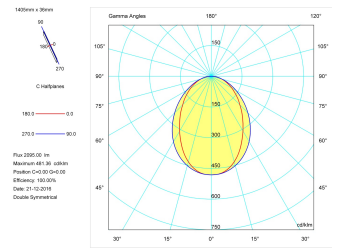

Photometry

Accessories

11.1671.0001.04

Suspension with 3 poles electrical wire.

138/511/04

Suspension without fed wiring.