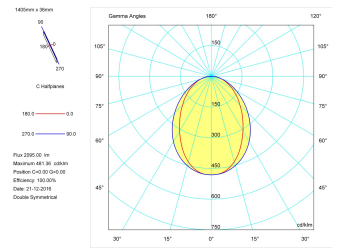

## Pictograms

---

**Product**

---

Real power (W)	26,7
Real luminous flux (Lm)	2095
Luminous efficiency (Lm/W)	78,5
Beam angle (°)	75
Life time (h)	50000
IP	40
Electrical class insulation	Class 1
Operating temperature	from -20°C to 35°C
Electrical feeding	220..240V, 50/60Hz
Colour	Grey
Energy efficiency class	A

---

Light source included	Yes
Light source	Led
Nominal power (W)	24
Nominal luminous flux (Lm)	3150
Colour temperature (K)	3000
Colour consistency (SDCM)	3
CRI	80

---

---

**Photometry**

---

Photometry

Accessories