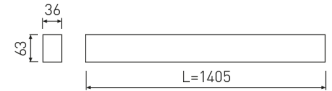

Dimensions

Product dimensions (mm)	36 x 1405 x 63
Packing dimensions (mm)	45 x 1430 x 75

Scheme

Scheme

Product

Real power (W)	26,7
Real luminous flux (Lm)	2095
Luminous efficiency (Lm/W)	78,5
Beam angle (°)	75
Life time (h)	50000
IP	40
Electrical class insulation	Class 1
Operating temperature	from -20°C to 35°C
Electrical feeding	220..240V, 50/60Hz
Colour	Ceramic white
Energy efficiency class	A

Control gear

Control gear included	Yes
Control gear	Electronic Control Gear
Factor de potencia	0,94

Light source

Light source included	Yes
Light source	Led
Nominal power (W)	24
Nominal luminous flux (Lm)	3150
Colour temperature (K)	3000
Colour consistency (SDCM)	3
CRI	80