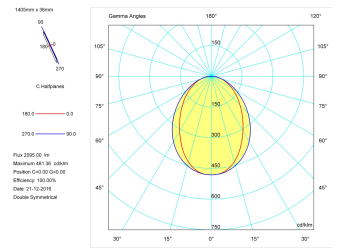

Photometry

Accessories

11.1671.0001.63

Suspension with 3 poles electrical wire.

138/511/63

Suspension without fed wiring.