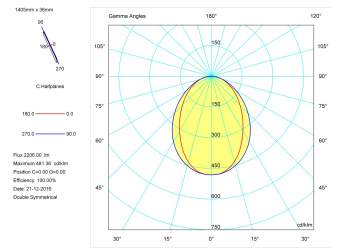

Photometry

Accessories

11.1671.0001.04

Suspension with 3 poles electrical wire.

138/511/04

Suspension without fed wiring.