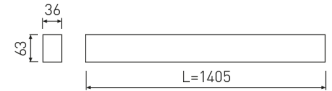

Dimensions

Product dimensions (mm)	36 x 1405 x 63
Packing dimensions (mm)	45 x 1430 x 75

Scheme

Scheme

Product

Real power (W)	26,7
Real luminous flux (Lm)	2206
Luminous efficiency (Lm/W)	82,6
Beam angle (°)	75
Life time (h)	50000
IP	40
Electrical class insulation	Class 1
Operating temperature	from -20°C to 35°C
Electrical feeding	220..240V, 50/60Hz
Colour	Grey
Energy efficiency class	A

Control gear

Control gear included	Yes
Control gear	Electronic Control Gear
Factor de potencia	0,94

Light source

Light source included	Yes
Light source	Led
Nominal power (W)	24
Nominal luminous flux (Lm)	3150
Colour temperature (K)	4000
Colour consistency (SDCM)	3
CRI	80