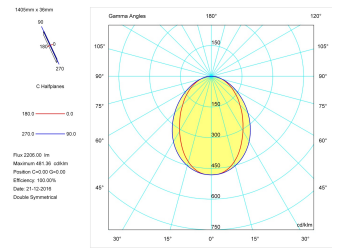

Photometry

Accessories

11.1671.0001.21

Suspension with 3 poles electrical wire.

138/511/21

Suspension without fed wiring.

Picture