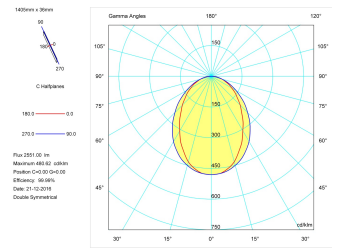

## Pictograms

---

**Product**

---

Real power (W)	36
Real luminous flux (Lm)	2551
Luminous efficiency (Lm/W)	70,9
Beam angle (°)	75
Life time (h)	50000
IP	40
Electrical class insulation	Class 1
Operating temperature	from -20°C to 35°C
Electrical feeding	220..240V, 50/60Hz
Colour	Black
Energy efficiency class	A

---

Light source included	Yes
Light source	Led
Nominal power (W)	34
Nominal luminous flux (Lm)	4050
Colour temperature (K)	3000
Colour consistency (SDCM)	3
CRI	80

---

---

**Photometry**

---

**Photometry**

**Accessories**