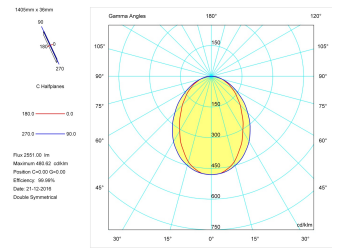

Photometry

Accessories

11.1671.0001.21

Suspension with 3 poles electrical wire.

138/511/21

Suspension without fed wiring.

Picture