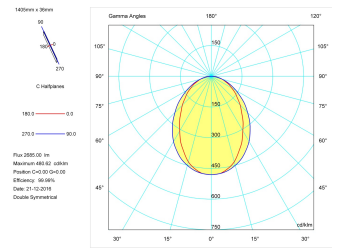

## Pictograms

---

**Product**

---

Real power (W)	36
Real luminous flux (Lm)	2685
Luminous efficiency (Lm/W)	74,6
Beam angle (°)	75
Life time (h)	50000
IP	40
Electrical class insulation	Class 1
Operating temperature	from -20°C to 35°C
Electrical feeding	220..240V, 50/60Hz
Colour	Black
Energy efficiency class	A

---

Light source included	Yes
Light source	Led
Nominal power (W)	34
Nominal luminous flux (Lm)	4050
Colour temperature (K)	4000
Colour consistency (SDCM)	3
CRI	80

---

---

**Photometry**

---

**Photometry**

**Accessories**