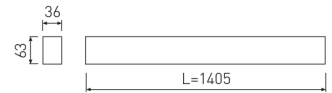

Dimensions

Product dimensions (mm)	36 x 1405 x 63
Packing dimensions (mm)	45 x 1430 x 75

Scheme

Scheme

1405 mm length minimalist LED linear luminaire for single use from the TROLL family Essence.

DESCRIPTION