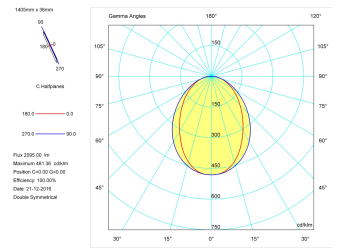

Photometry

Accessories

11.1671.0002.04

Suspension with 5 poles electrical wire.

138/511/04

Suspension without fed wiring.