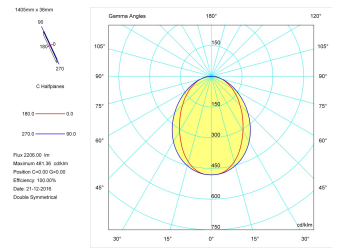

**Pictograms**

---

**Product**

---

Real power (W)	26,7
Real luminous flux (Lm)	2206
Luminous efficiency (Lm/W)	82,6
Beam angle (°)	75
Life time (h)	50000
IP	40
Electrical class insulation	Class 1
Operating temperature	from -20°C to 35°C
Electrical feeding	220..240V, 50/60Hz
Colour	Ceramic white
Energy efficiency class	A

---

Light source included	Yes
Light source	Led
Nominal power (W)	24
Nominal luminous flux (Lm)	3150
Colour temperature (K)	4000
Colour consistency (SDCM)	3
CRI	80

---

---

**Photometry**

---

**Photometry**

**Accessories**