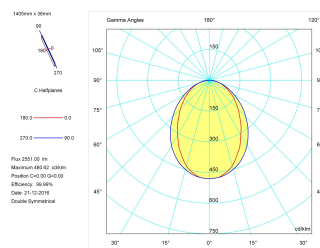

**Pictograms**

---

**Product**

---

Real power (W)	36
Real luminous flux (Lm)	2551
Luminous efficiency (Lm/W)	70,9
Beam angle (°)	75
Life time (h)	50000
IP	40
Electrical class insulation	Class 1
Operating temperature	from -20°C to 35°C
Electrical feeding	220..240V, 50/60Hz
Colour	Black
Energy efficiency class	A

---

Light source included	Yes
Light source	Led
Nominal power (W)	34
Nominal luminous flux (Lm)	4050
Colour temperature (K)	3000
Colour consistency (SDCM)	3
CRI	80

---

---

**Photometry**

---

**Photometry**

**Accessories**