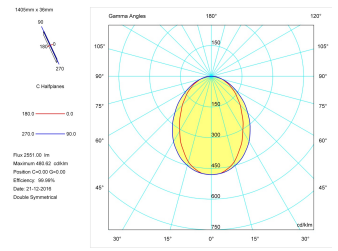

Photometry

Accessories

11.1671.0002.21

Suspension with 5 poles electrical wire.

138/511/21

Suspension without fed wiring.

Picture