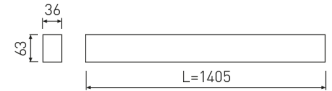

Dimensions

Product dimensions (mm)	36 x 1405 x 63
Packing dimensions (mm)	45 x 1430 x 75

Scheme

Scheme

1405 mm length minimalist LED linear luminaire for single use from the TROLL family Essence.

DESCRIPTION