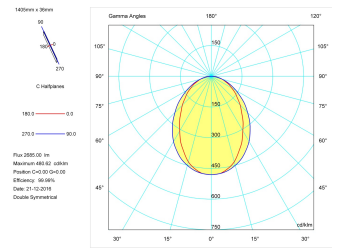

Photometry

Accessories

11.1671.0002.63

Suspension with 5 poles electrical wire.

138/511/63

Suspension without fed wiring.