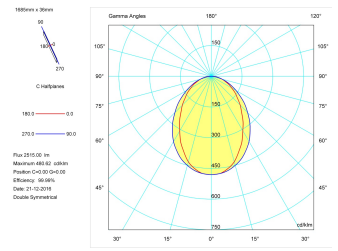

Photometry

Accessories

11.1671.0001.04

Suspension with 3 poles electrical wire.

138/511/04

Suspension without fed wiring.