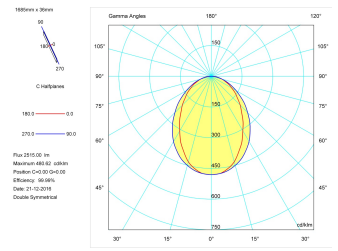

Photometry

Accessories

11.1671.0001.63

Suspension with 3 poles electrical wire.

138/511/63

Suspension without fed wiring.