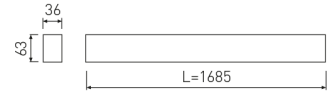

---

**Dimensions**

Product dimensions (mm)	36 x 1685 x 63
Packing dimensions (mm)	45 x 1710 x 75

---

**Scheme**

---

 Scheme
 

---

---

**Pictograms**

---

**Product**

Real power (W)	33,3
Real luminous flux (Lm)	2515
Luminous efficiency (Lm/W)	75,5
Beam angle (°)	75
Life time (h)	50000
IP	40
Electrical class insulation	Class 1
Operating temperature	from -20°C to 35°C
Electrical feeding	220..240V, 50/60Hz
Colour	Ceramic white
Energy efficiency class	A