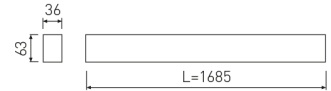

Dimensions

Product dimensions (mm)	36 x 1685 x 63
Packing dimensions (mm)	45 x 1710 x 75

Scheme

 Scheme

1685mm length minimalist LED linear luminaire for single use from the TROLL family Essence.

DESCRIPTION