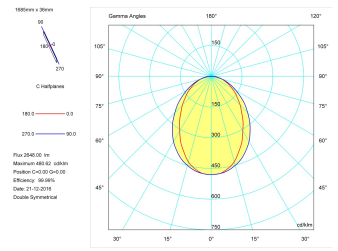

Photometry

Accessories

11.1671.0001.04

Suspension with 3 poles electrical wire.

138/511/04

Suspension without fed wiring.