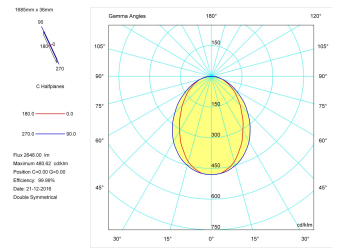

## Pictograms

---

**Product**

---

Real power (W)	33,3
Real luminous flux (Lm)	2648
Luminous efficiency (Lm/W)	79,5
Beam angle (°)	75
Life time (h)	50000
IP	40
Electrical class insulation	Class 1
Operating temperature	from -20°C to 35°C
Electrical feeding	220..240V, 50/60Hz
Colour	Grey
Energy efficiency class	A

---

Light source included	Yes
Light source	Led
Nominal power (W)	29
Nominal luminous flux (Lm)	3600
Colour temperature (K)	4000
Colour consistency (SDCM)	3
CRI	80

---

---

**Photometry**

---

**Photometry**

**Accessories**