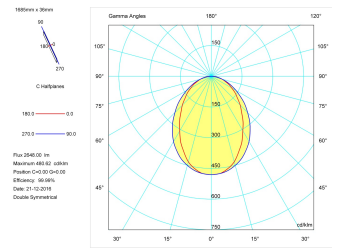

## Pictograms

---

**Product**

---

Real power (W)	33,3
Real luminous flux (Lm)	2648
Luminous efficiency (Lm/W)	79,5
Beam angle (°)	75
Life time (h)	50000
IP	40
Electrical class insulation	Class 1
Operating temperature	from -20°C to 35°C
Electrical feeding	220..240V, 50/60Hz
Colour	Ceramic white
Energy efficiency class	A

---

Light source included	Yes
Light source	Led
Nominal power (W)	29
Nominal luminous flux (Lm)	3600
Colour temperature (K)	4000
Colour consistency (SDCM)	3
CRI	80

---

---

**Photometry**

---

**Photometry**

**Accessories**