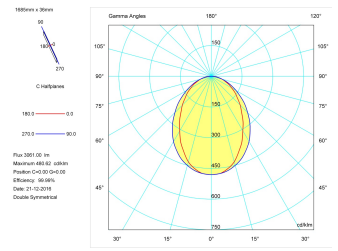

Photometry

Accessories

11.1671.0001.63

Suspension with 3 poles electrical wire.

138/511/63

Suspension without fed wiring.