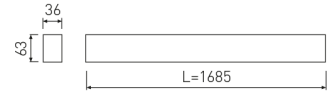

---

**Dimensions**

Product dimensions (mm)	36 x 1685 x 63
Packing dimensions (mm)	45 x 1710 x 75

---

**Scheme**

---

 Scheme
 

---

---

**Pictograms**

---

**Product**

Real power (W)	43
Real luminous flux (Lm)	3061
Luminous efficiency (Lm/W)	71,2
Beam angle (°)	75
Life time (h)	50000
IP	40
Electrical class insulation	Class 1
Operating temperature	from -20°C to 35°C
Electrical feeding	220..240V, 50/60Hz
Colour	Ceramic white
Energy efficiency class	A