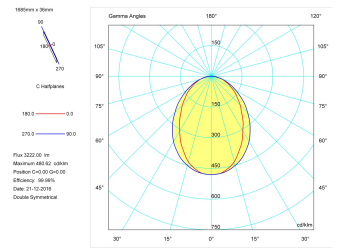

**Pictograms**

---

**Product**

---

Real power (W)	43
Real luminous flux (Lm)	3222
Luminous efficiency (Lm/W)	74,9
Beam angle (°)	75
Life time (h)	50000
IP	40
Electrical class insulation	Class 1
Operating temperature	from -20°C to 35°C
Electrical feeding	220..240V, 50/60Hz
Colour	Black
Energy efficiency class	A

---

Light source included	Yes
Light source	Led
Nominal power (W)	40
Nominal luminous flux (Lm)	4670
Colour temperature (K)	4000
Colour consistency (SDCM)	3
CRI	80

---

---

**Photometry**

---

**Photometry**

**Accessories**