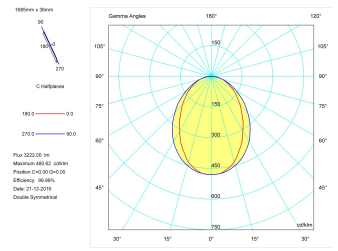

Photometry

Accessories

11.1671.0001.21

Suspension with 3 poles electrical wire.

138/511/21

Suspension without fed wiring.

Picture