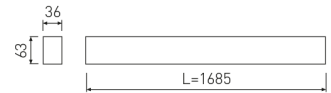

Dimensions

Product dimensions (mm)	36 x 1685 x 63
Packing dimensions (mm)	45 x 1710 x 75

Scheme

Scheme

1685mm length minimalist LED linear luminaire for single use from the TROLL family Essence.

DESCRIPTION