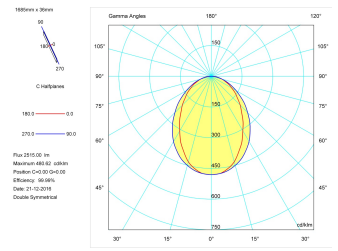

Photometry

Accessories

11.1671.0002.04

Suspension with 5 poles electrical wire.

138/511/04

Suspension without fed wiring.