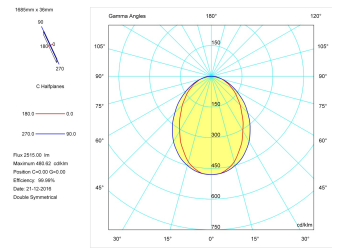

Photometry

Accessories

11.1671.0002.21

Suspension with 5 poles electrical wire.

138/511/21

Suspension without fed wiring.

Picture