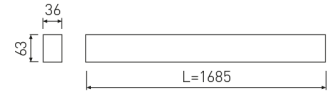

Dimensions

Product dimensions (mm)	36 x 1685 x 63
Packing dimensions (mm)	45 x 1710 x 75

Scheme

Scheme

Product

Real power (W)	33,3
Real luminous flux (Lm)	2648
Luminous efficiency (Lm/W)	79,5
Beam angle (°)	75
Life time (h)	50000
IP	40
Electrical class insulation	Class 1
Operating temperature	from -20°C to 35°C
Electrical feeding	220..240V, 50/60Hz
Colour	Black
Energy efficiency class	A

Control gear

Control gear included	Yes
Control gear	DALI Dimmable Electronic Control Gear
Factor de potencia	0,94

Light source

Light source included	Yes
Light source	Led
Nominal power (W)	29
Nominal luminous flux (Lm)	3600
Colour temperature (K)	4000
Colour consistency (SDCM)	3
CRI	80