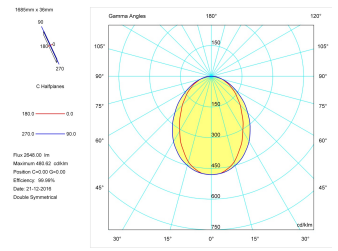

Photometry

Accessories

11.1671.0002.04

Suspension with 5 poles electrical wire.

138/511/04

Suspension without fed wiring.