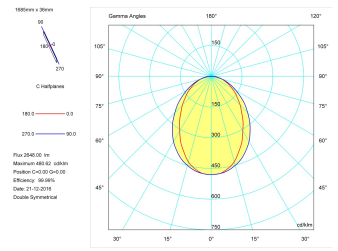

**Pictograms**

---

**Product**

---

Real power (W)	33,3
Real luminous flux (Lm)	2648
Luminous efficiency (Lm/W)	79,5
Beam angle (°)	75
Life time (h)	50000
IP	40
Electrical class insulation	Class 1
Operating temperature	from -20°C to 35°C
Electrical feeding	220..240V, 50/60Hz
Colour	Grey
Energy efficiency class	A

---

Light source included	Yes
Light source	Led
Nominal power (W)	29
Nominal luminous flux (Lm)	3600
Colour temperature (K)	4000
Colour consistency (SDCM)	3
CRI	80

---

---

**Photometry**

---

Photometry

Accessories