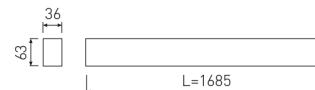

1685mm length minimalist LED linear luminaire for single use from the TROLL family Essence.

DESCRIPTION

1685mm length minimalist LED linear luminaire for single use from the TROLL family Essence setting an advanced and innovative thermal balance system through passive dissipation with stable colour temperature of 4000° K (neutral white) optimised to be used as general indoor lighting for offices, hospitals commercial areas or residential & contract spaces. Designed for ceiling surface mounted or suspended. Luminaire body built in extruded aluminium finished in grey. Luminaire is IP40. Luminaire built-in a Polycarbonate opal diffuser with an angle beam of 85°. Luminaire sets a 29 W LED source with CRI higher than 85 % and a chromatic dispersion lower than 3 SMCD. Fixture has a luminous flux of 2648 Lm, with an efficiency of 79,5 Lm/W and a total consumption of 33,3 W. The average life for the luminaire is 50000 h (stabilised at a minimum flux of 70 % from the original). Luminaire built-in an auxiliary gear DALI dimmable fed at 220-240V; 50/60 Hz.

Item code	11.1671.1406.21
Product type	IN
Category	Surface Linears
Family	Essence
Subfamily	Essence Ecoled
Materials	Luminaire body built in extruded aluminium.
Optical system	Luminaire built-in a Polycarbonate opal diffuser.
Installation instructions	Luminaire designed for ceiling surface mounted or suspended.