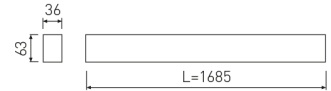

Dimensions

Product dimensions (mm)	36 x 1685 x 63
Packing dimensions (mm)	45 x 1710 x 75

Scheme

 Scheme

Product

Real power (W)	33,3
Real luminous flux (Lm)	2648
Luminous efficiency (Lm/W)	79,5
Beam angle (°)	75
Life time (h)	50000
IP	40
Electrical class insulation	Class 1
Operating temperature	from -20°C to 35°C
Electrical feeding	220..240V, 50/60Hz
Colour	Ceramic white
Energy efficiency class	A

Control gear

Control gear included	Yes
Control gear	DALI Dimmable Electronic Control Gear
Factor de potencia	0,94

Light source

Light source included	Yes
Light source	Led
Nominal power (W)	29
Nominal luminous flux (Lm)	3600
Colour temperature (K)	4000
Colour consistency (SDCM)	3
CRI	80