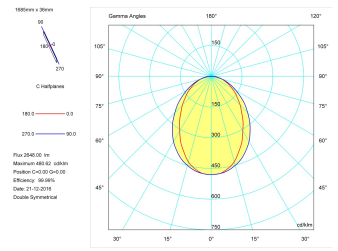

Photometry

Accessories

11.1671.0002.63

Suspension with 5 poles electrical wire.

138/511/63

Suspension without fed wiring.