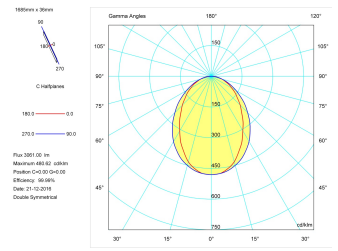

**Pictograms**

---

**Product**

---

Real power (W)	43
Real luminous flux (Lm)	3061
Luminous efficiency (Lm/W)	71,2
Beam angle (°)	75
Life time (h)	50000
IP	40
Electrical class insulation	Class 1
Operating temperature	from -20°C to 35°C
Electrical feeding	220..240V, 50/60Hz
Colour	Black
Energy efficiency class	A

---

Light source included	Yes
Light source	Led
Nominal power (W)	40
Nominal luminous flux (Lm)	4670
Colour temperature (K)	3000
Colour consistency (SDCM)	3
CRI	80

---

---

**Photometry**

---

**Photometry**

**Accessories**